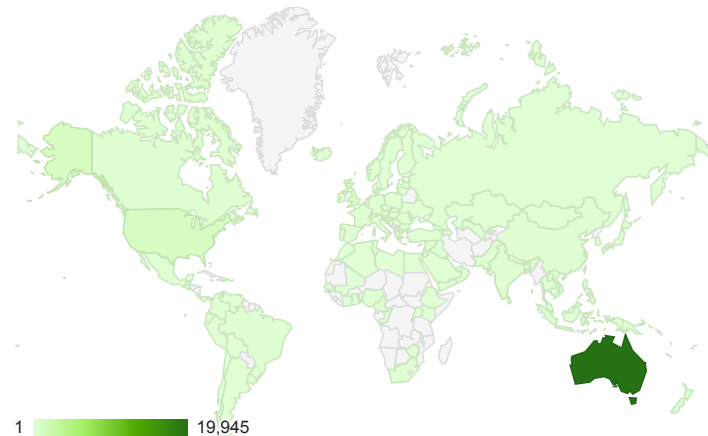

■ **69.05% New Visitor**
16,673 Visits

■ **30.94% Returning Visitor**
7,472 Visits

New Visits

● New Visits

Visits

Avg. Visit Duration and Pages / Visit

● Avg. Visit Duration ● Pages / Visit

Unique Visitors

● Unique Visitors

Visits by Browser

Browser	Visits
Internet Explorer	17,864
Firefox	4,335
Safari	1,088
Chrome	508
Opera	147
Mozilla	102

Bounce Rate

● Bounce Rate

Revenue

● Revenue

Goal Completions