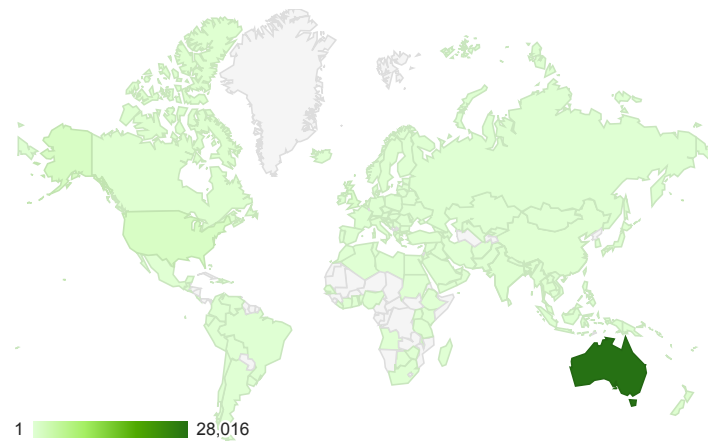

73.94% New Visitor
24,261 Visits

26.05% Returning Visitor
8,548 Visits

New Visits

New Visits

Visits

Avg. Visit Duration and Pages / Visit

Avg. Visit Duration | Pages / Visit

Unique Visitors

Unique Visitors

Visits by Browser

Browser	Visits
Internet Explorer	18,392
Firefox	5,235
Safari	4,638
Chrome	3,284
Android Browser	481
Mozilla Compatible Agent	453

Bounce Rate

Bounce Rate

Revenue

Revenue

Goal Completions